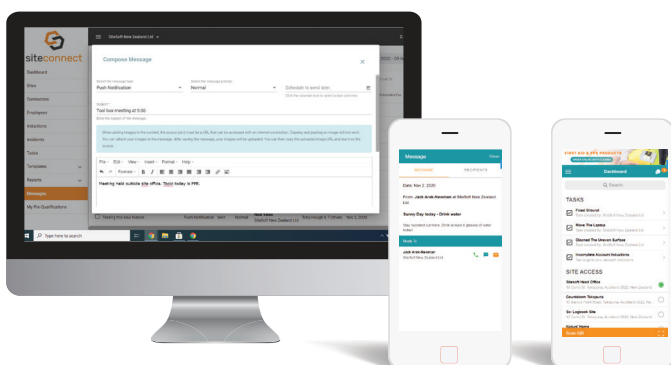

Communication is often overlooked but is a crucial part of any effective Healthy & Safety system within the workplace. Whether it be an office or a construction site, the act of communicating should be present in any working environment.

Communication is proven to add to productivity and enhance health & safety, which in turn creates happy employees. As it's evident that health & safety and communication go hand in hand, SiteConnect has developed a total site messaging feature that quickly gives you the tools you need to communicate with one or all persons within your network.

Total Site Messaging

Communicate to everyone on-site simultaneously at a push of a button. Specify between one site or all sites across a group or organization. Messages can be viewed either via the Web Portal or the Mobile App.

Different Methods to Suit the Situation

Choose between multiple communication methods with your employees or contractors via SMS, email, or push notification.

Trace & Record Compliance

All recorded mass communications are stored securely in the cloud, for easy retrieval, as proof of communications sent. This allows you to demonstrate compliance if or when needed.